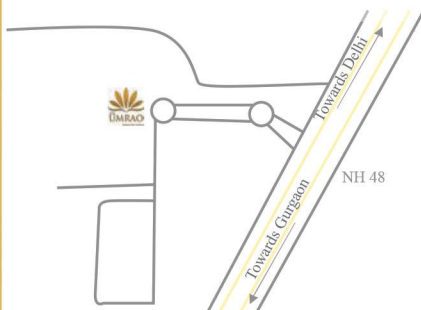

Overview

The Umrao is an iconic property set amidst 15-acres of manicured lush green gardens which brings a new and fresh experience to the city-jaded and tension afflicted nerves. The Umrao is a blend of unique architecture and expressive décor with a complete display of artistry, giving a sense of royal mystique to the guests. The desire to ensure that the guest gets nothing but the best set the hotel apart. The hotel is just a 10-minute's drive from the international airport.

Accommodation

Room Inventory	:60
Suite	:02
Junior Suite	:02
Luxury Suite	:02
Executive Rooms	:07
Premier Rooms	:10
Superior Rooms	:13
Deluxe Rooms	:24

Guest Room Amenities

Tea / Coffee Maker
In Room Electronic Safe
32" LCD TV
Iron & Iron board
Hair Dryer
Separate work desk
Bathroom Amenities

Dining Facilities

Thyme – A multi-cuisine,
All-day-dining Restaurant
Raajsik – Indian Specialty
Restaurant
Waffle - The Pastry Shop
& Tea/Coffee Lounge