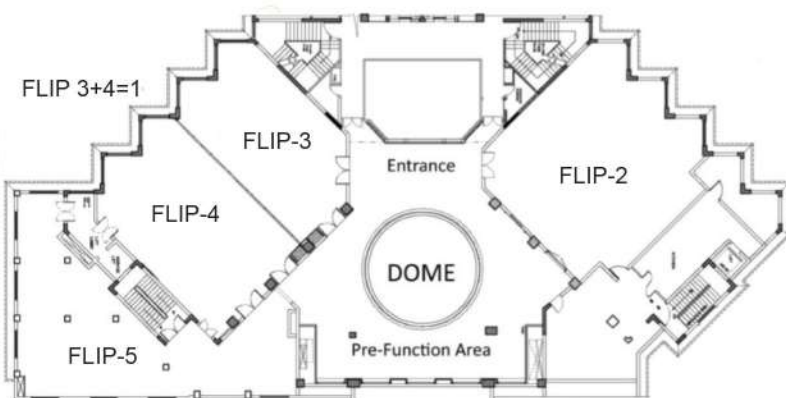

## Conference & Boardrooms

Resolute (1& 2) : 20 pax  
(can be divided in to 2 equal  
meeting rooms which can  
accommodate upto 8 guest in  
each)  
Belva : upto 150 pax  
Flip : upto 250 pax  
(Can be used as 4 different halls  
with separate entry to all)

# Capacity Chart

Outlet	Theater Style	Class Room	U Shape	Board Room	Cluster	Reception	Length	Width	Clear Height	Area	Natural Light	Guest Entry Point
							(Feet)	(Feet)	(Feet)	(Sq.Ft.)		
<b>Ground Floor</b>												
Resolute	-	-	-	20	-	-	42	13	10	572	Yes	2
Resolute 1	-	-	-	8	-	-	21	13	10	299	Yes	1
Resolute 2	-	-	-	8	-	-	21	13	10	273	Yes	1
Pool Side	-	-	-	-	-	250	88	46	-	4048	Yes	1
Belva	125	60	65	50	115	80	53	47	10	2491	Yes	2
<b>First Floor</b>												
Flip	-	-	-	-	-	400	-	-	-	8015	Yes	6
Flip 1(3+4)	375	150	150	75	225	250	49	61	18	2989	Yes	3
Flip 2	125	50	60	50	100	75	44	48	9	2112	Yes	2
Flip 3	125	60	60	50	80	75	48	28	18	1344	Yes	2
Flip 4	150	75	75	60	100	100	51	33	18	1683	Yes	1
Flip 5	50	30	25	20	45	50	38	53	9	2014	Yes	2
<b>Second Floor</b>												
Resolute L2	-	-	-	20	-	-	29	20	10	580	No	2

*Resolute Conference Room on Ground Floor*

*Resolute L2 Conference Room on Second Floor*

*Flip Ballroom on first Floor*

*Belva Ballroom on Ground*

Climate:

In summer, the min is 21°C and the max is 44°C  
 In winter, the min is 1.5° C and the max is 28° C