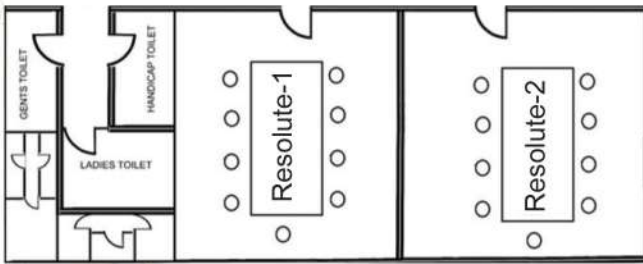

Capacity Chart

Outlet	Theater Style	Class Room	U Shape	Board Room	Cluster	Reception	Length	Width	Clear Height	Area	Natural Light	Guest Entry Point
							(Feet)	(Feet)	(Feet)	(Sq.Ft.)		
Ground Floor												
Resolute	-	-	-	20	-	-	42	13	10	572	Yes	2
Resolute 1	-	-	-	8	-	-	21	13	10	299	Yes	1
Resolute 2	-	-	-	8	-	-	21	13	10	273	Yes	1
Pool Side	-	-	-	-	-	250	88	46	-	4048	Yes	1
Belva	125	60	65	50	115	80	53	47	10	2491	Yes	2
First Floor												
Flip	-	-	-	-	-	400	-	-	-	8015	Yes	6
Flip 1(3+4)	375	150	150	75	225	250	49	61	18	2989	Yes	3
Flip 2	125	50	60	50	100	75	44	48	9	2112	Yes	2
Flip 3	125	60	60	50	80	75	48	28	18	1344	Yes	2
Flip 4	150	75	75	60	100	100	51	33	18	1683	Yes	1
Flip 5	50	30	25	20	45	50	38	53	9	2014	Yes	2
Second Floor												
Resolute L2	-	-	-	20	-	-	29	20	10	580	No	2

Resolute Conference Room on Ground Floor