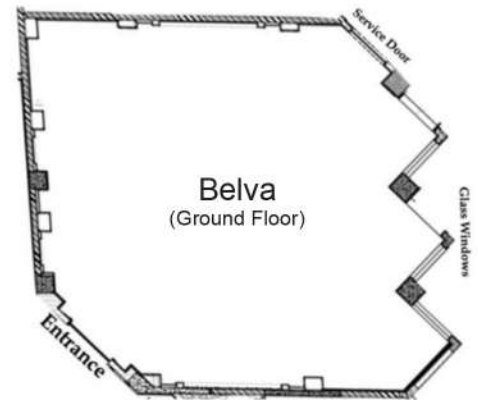

Belva Ballroom on Ground

Climate:

In summer, the min is 21°C and the max is 44°C
In winter, the min is 1.5° C and the max is 28° C

General information:

Languages: English, Hindi
Currency: Indian Rupee
All major credit/debit cards